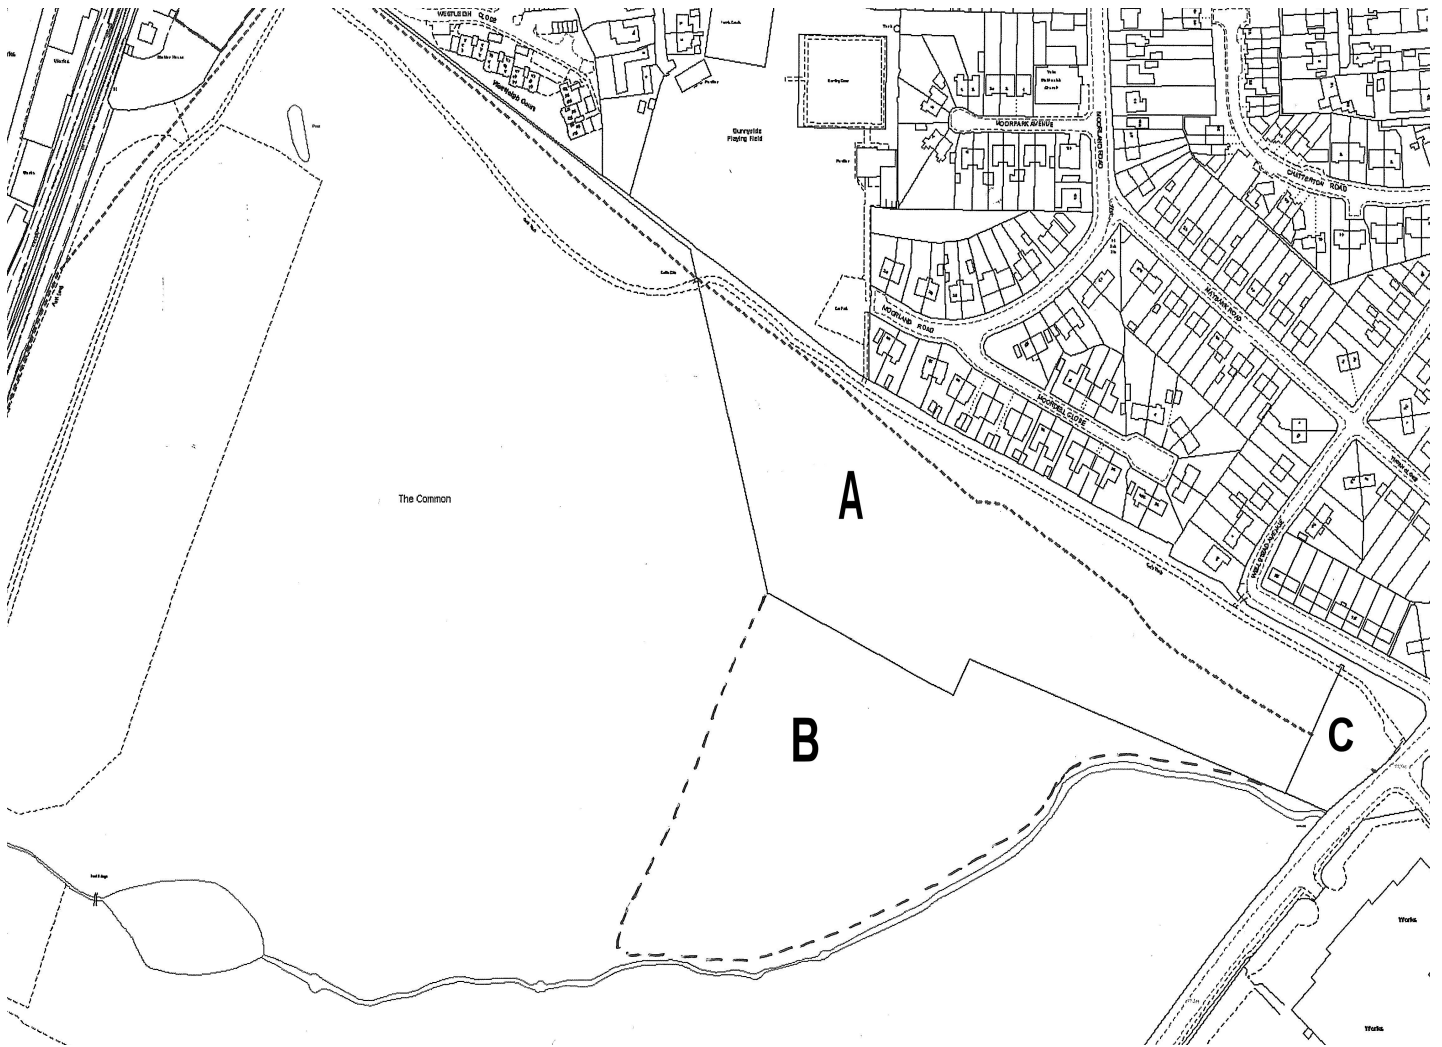

Please complete the questionnaire on the reverse of this leaflet and return to Yate Town Council, Poole Court, Poole Court Drive, Yate, BS37 5PP by the end of December 2010.

Questionnaires are also available to download from the Town Council website at www.yatetowncouncil.gov.uk or you can e-mail your comments to info@yatetowncouncil.gov.uk.